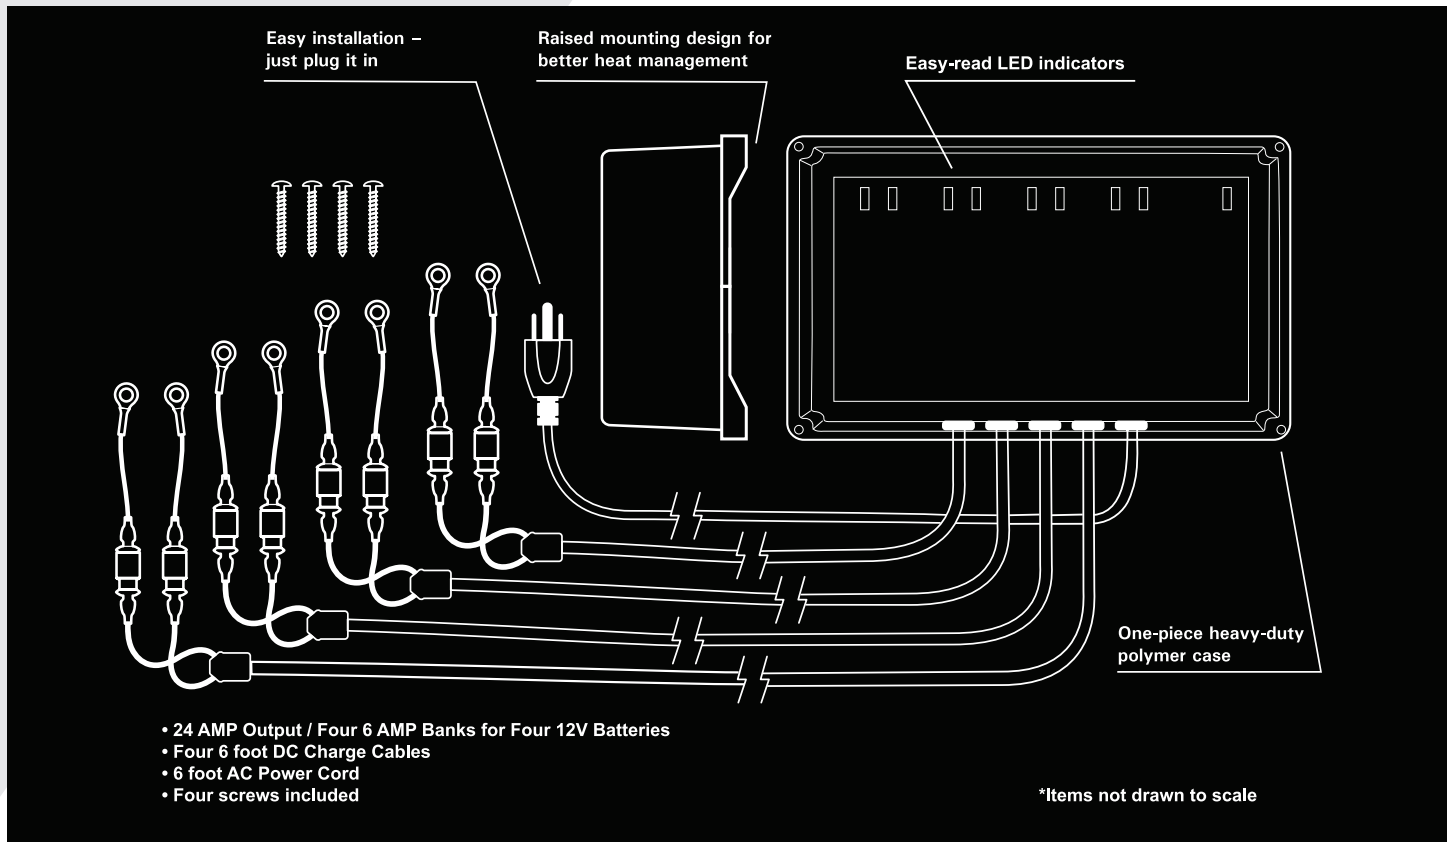

RS4

RealPRO[®] SERIES

MODEL RS4
Four 6 Amp Banks
24Amp total output

KEY CHARGER FEATURES

- **Charges Wet Cell, AGM and *Lithium with no switching required**
 > *Wet Cell and AGM with battery maintenance mode* > *Lithium with automatic wake up function*
- Detects and SAFELY charges a battery that is as low as 2 volts
- Independent charging outputs – NO shared amperage – ensures proper charge to each battery
- Reverse polarity protected and no installation restrictions
- Float state maintenance / Battery maintenance mode
- CE approved and meets the ISO 8846 Marine standards
- Ignition protected (US Coast Guard 33 CFR 183.410)

(*Not all lithium battery manufacturers meet the same standards. Verify your lithium battery manufacturer with PCS before using this charger.)

REALPRO® SERIES — RS4 BATTERY CHARGER

DATA SHEET

DualPro chargers have set the standard in the marine industry for more than three decades, known as the safest, most reliable, and best performing chargers in the industry. No matter if you choose Wet Cell, AGM or Lithium batteries for your boat, RS chargers are ready to keep your boat on the water longer, enhancing battery performance and extending battery life.