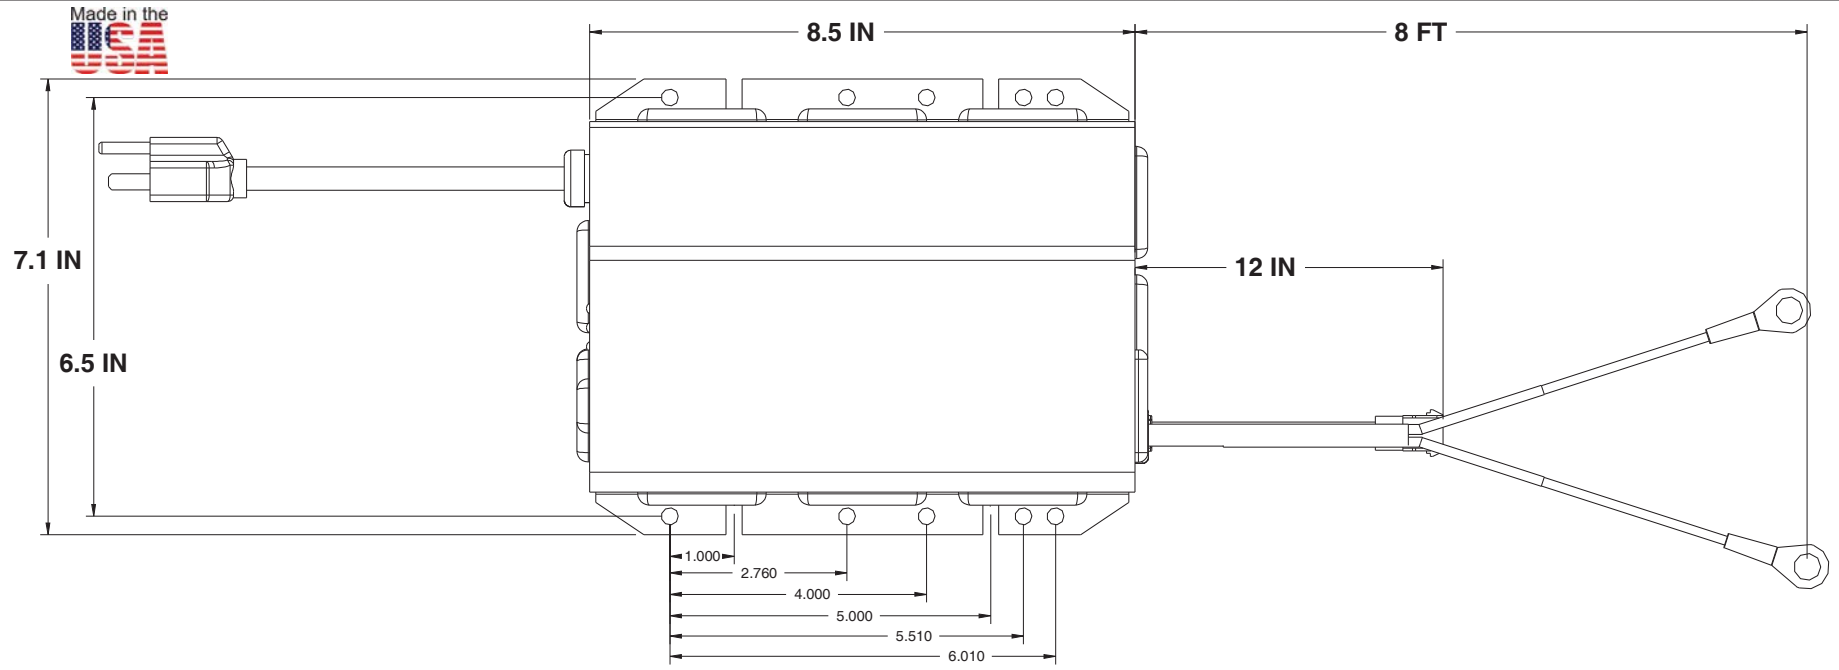

i2420OBRMLIFT / i2425OBRMLIFT / i4815OBRMLIFT
GENIE, SKYJACK, AND JLG E2 & E3 SERIES

REVISIONS				
ZONE	REV	DESCRIPTION	DATE	APPROVED
	A	REFERENCE ONLY	12/12/13	

SIZE B	FSCM NO.	DWG NO.	REV A
SCALE	EAGLE PERFORMANCE LIFT		SHEET