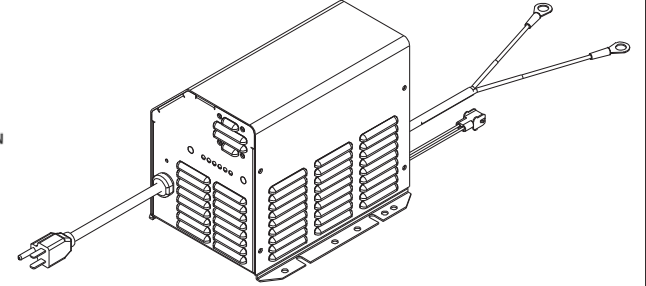

i2420OBRMLIFT / i2425OBRMLIFT / i4815OBRMLIFT
GENIE, SKYJACK, AND JLG E2 & E3 SERIES

REVISIONS				
ZONE	REV	DESCRIPTION	DATE	APPROVED
	A	REFERENCE ONLY	12/12/13	

SIZE B	FSCM NO.	DWG NO.	REV A
SCALE	EAGLE PERFORMANCE LIFT		SHEET