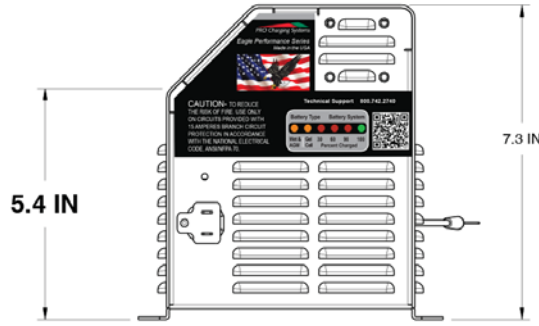

i2420OBRMLIFT / i2425OBRMLIFT / i4815OBRMLIFT
GENIE, SKYJACK, AND JLG E2 & E3 SERIES

REVISIONS				
ZONE	REV	DESCRIPTION	DATE	APPROVED
	A	REFERENCE ONLY	12/12/13	

SIZE B	FSCM NO.	DWG NO.	REV A
SCALE	EAGLE PERFORMANCE LIFT		SHEET