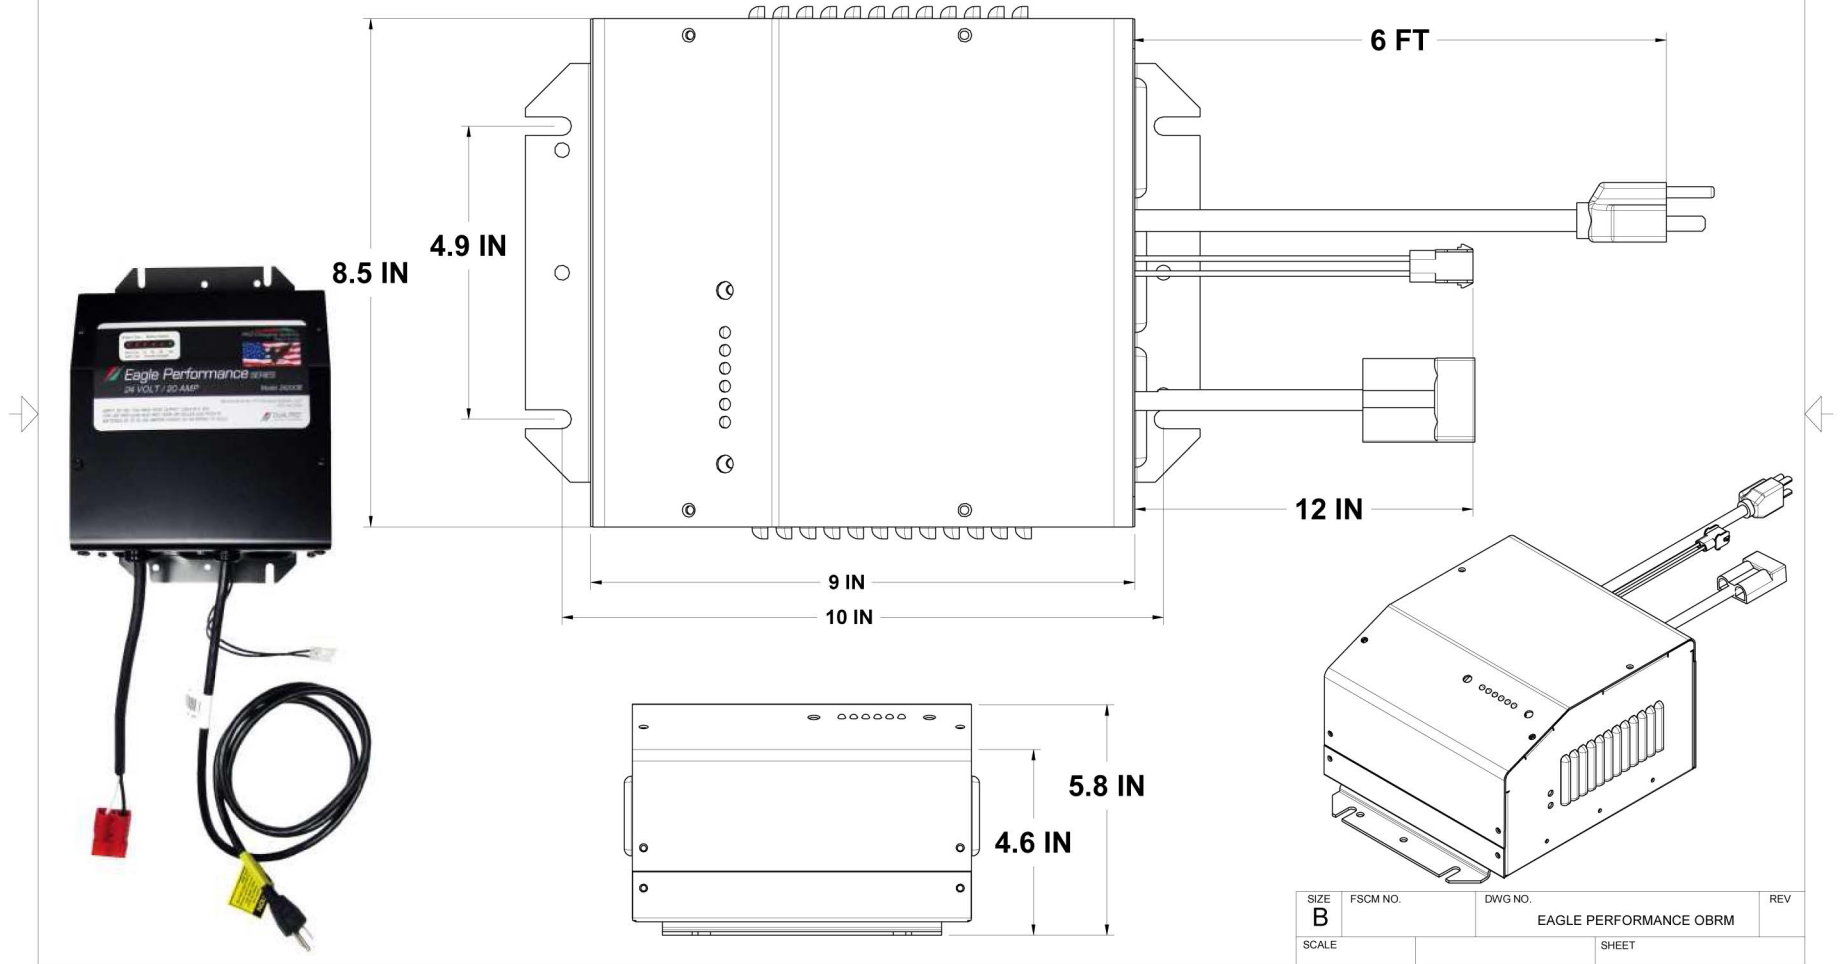

**i2420OBRM / i2425OBRM / i4818OBRM**  
**JLG ES SERIES (GENERATION 1)**

REVISIONS				
ZONE	REV	DESCRIPTION	DATE	APPROVED
	A	REFERENCE ONLY	01/18/11	

SIZE <b>B</b>	FSCM NO.	DWG NO.	REV
SCALE	EAGLE PERFORMANCE OBRM		
	SHEET		