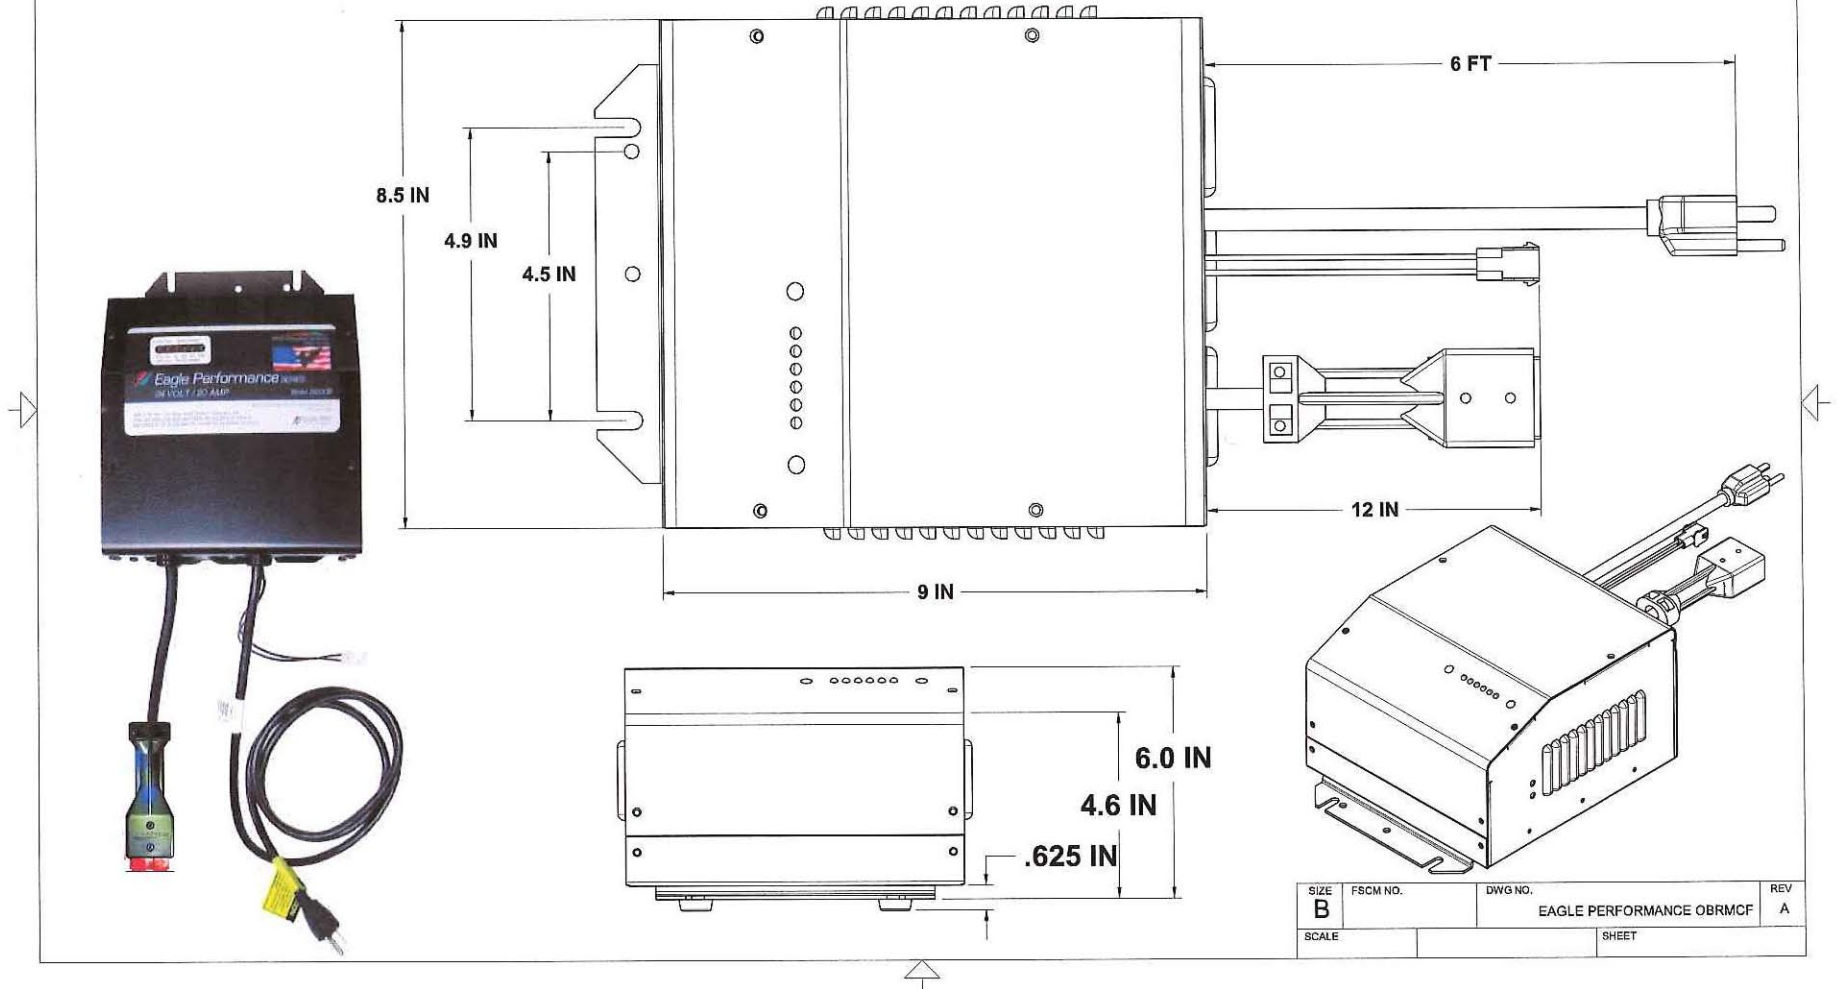

i2420OBRMCF / i2425OBRMCF
 JLG ES SERIES (GENERATION 2)

REVISIONS				
ZONE	REV	DESCRIPTION	DATE	APPROVED
	A	REFERENCE ONLY	01/15/11	

SIZE B	FSCM NO.	DWG NO.	REV A
SCALE	EAGLE PERFORMANCE OBRMCF		SHEET