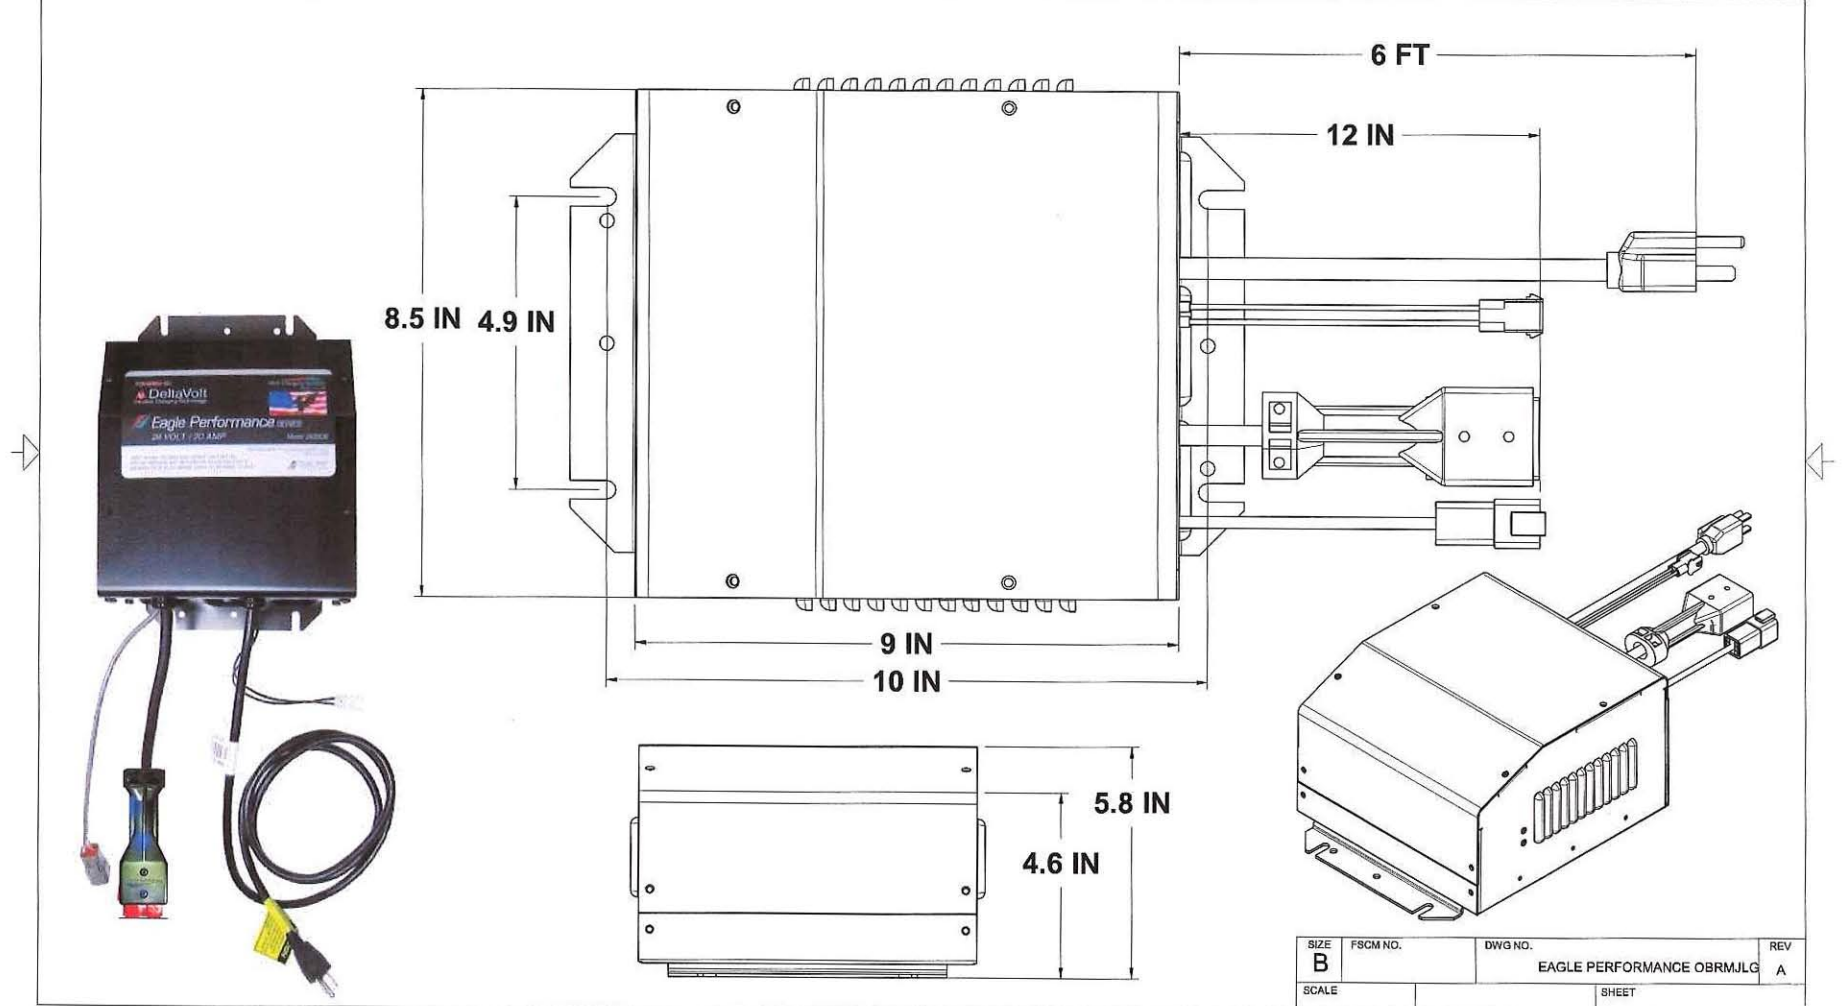

i2420OBRMJLG / i2425OBRMJLG

JLG ES SERIES (GENERATION 3)

REVISIONS				
ZONE	REV	DESCRIPTION	DATE	APPROVED
	A	REFERENCE ONLY	01/18/11	

SIZE B	FSCM NO.	DWG NO.	REV A
		EAGLE PERFORMANCE OBRMJLG	
SCALE			SHEET